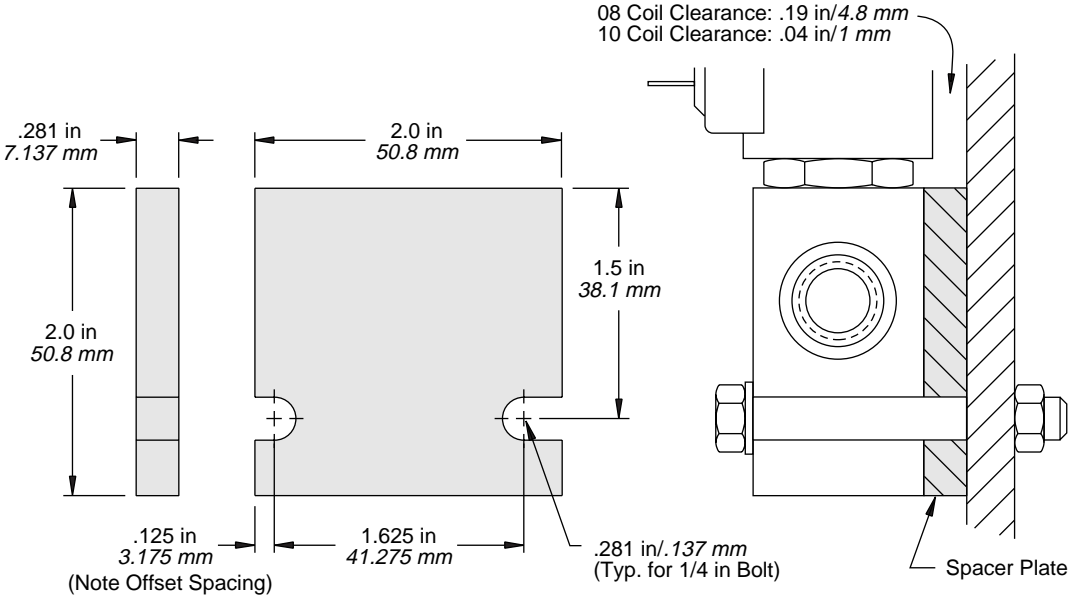

Spacer Plates for In-Line Housings

PART NO. 7040400
08 and 10 Series 2-Way Spacer Plate
Unanodized Aluminum

PART NO. 7040410
08 and 10 Series 3 and 4-Way Spacer Plate
Unanodized Aluminum